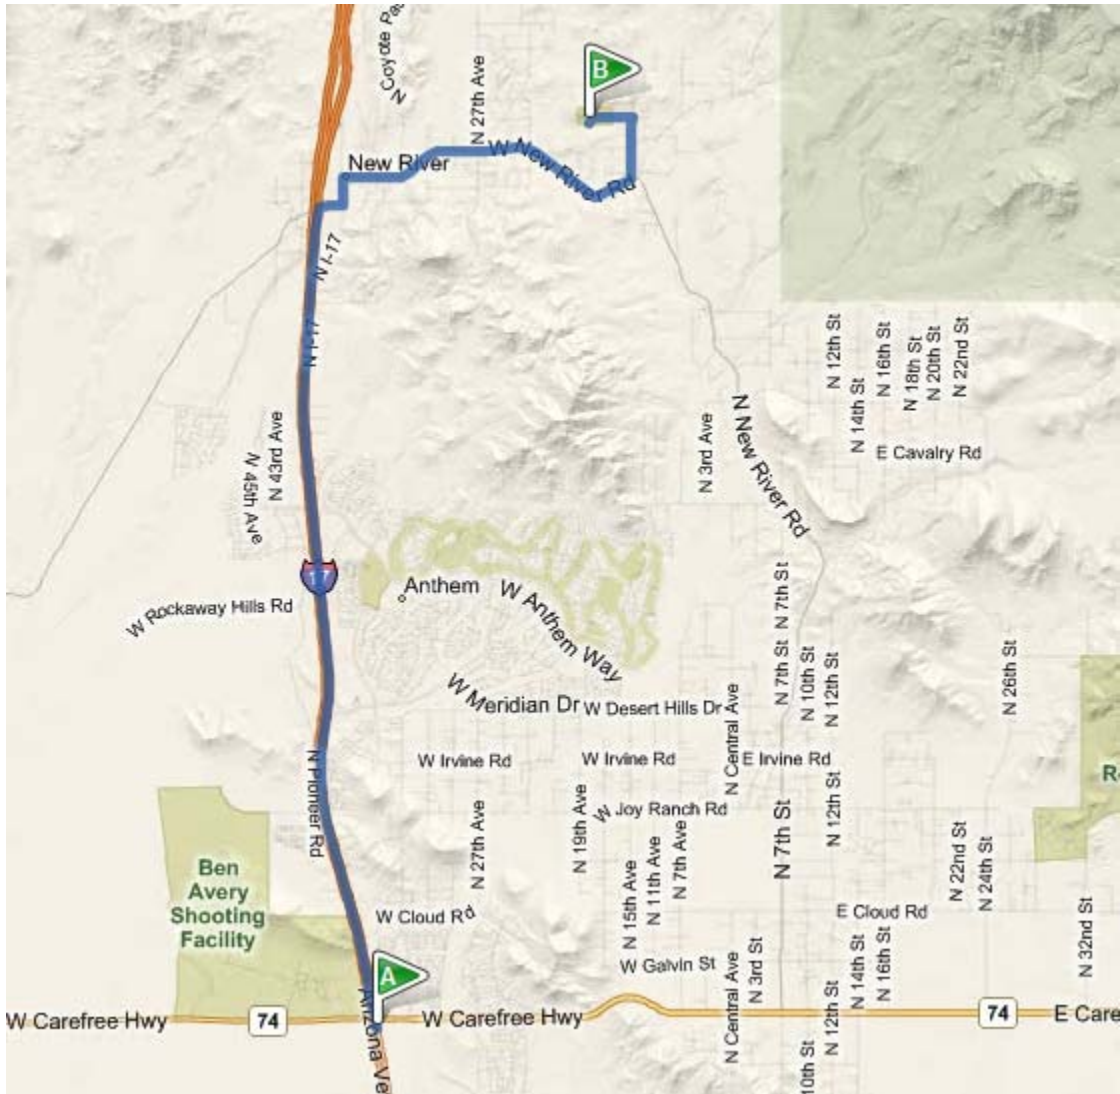

New River Kiwanis Park

Web site: www.newriverkiwanis.org

GPS Coordinates

	Decimal Degrees (WGS84)	GPS
Longitude	-112.098484	W 112 05.909
Latitude	33.9262781	N 33 55.577

Directions from I-17 & Carefree Highway

- 1 Depart I-17 North @ Carefree Highway **7.9 miles**
- 2 At exit 232, take ramp right toward New River **0.2 miles**
- 3 Turn right onto N New River Rd **0.2 miles**
- 4 Turn left onto N I-17 **0.3 miles**
- 5 Turn right onto N New River Rd / New River Rd N **0.8 miles**
- 6 Road name changes to W New River Rd **2.3 miles**
- 7 Turn left onto N 15th Ave **0.6 miles**
- 8 Turn left toward N 17th Ave **0.4 miles**
- 9 Bear left onto N 17th Ave **0.1 miles**
- 10 Arrive at New River Park

Large Map

Detailed Maps (New River)