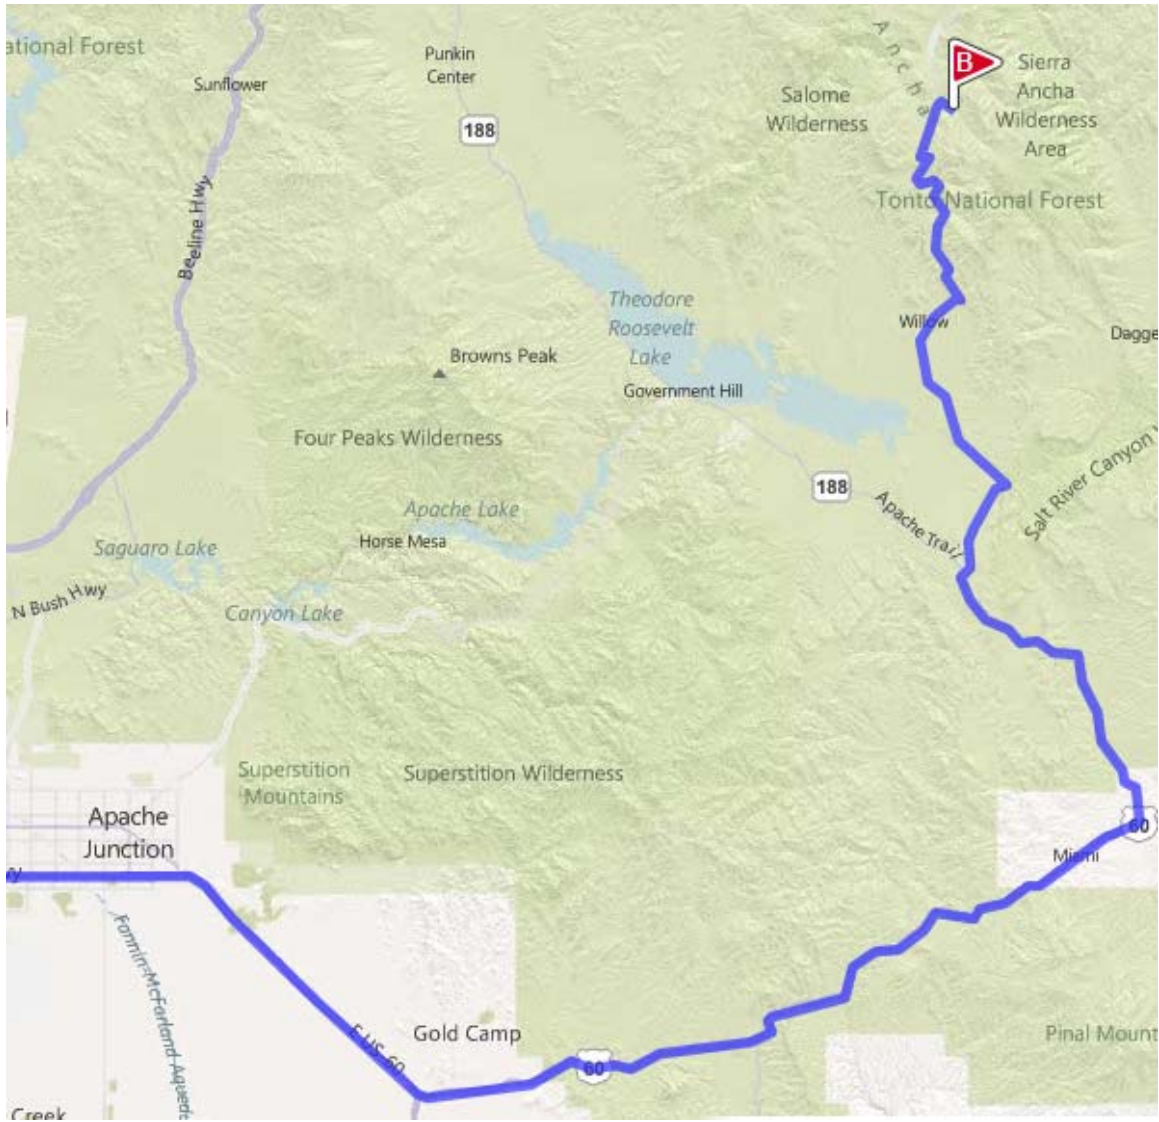

- 1 Depart I-17 South @ Carefree Highway **8.3 miles**
- 2 At exit 214c take ramp right onto Loop 101 East **31.8 miles**
- 3 At exit 55, take ramp right onto US-60 East (Superstition Fwy) **70.9 miles**
- 4 Bear left onto SR-188 / Apache Trail **14.7 miles**
- 5 Turn Right onto SR-288 (Globe-Young Hwy) **25.6 miles**
- 6 Turn right onto NF-487 **0.7 miles**
- 7 Arrive at Arizona Elks Youth Camp

Please see the following pages for maps...

Large Map

Detailed Maps

Pack 431