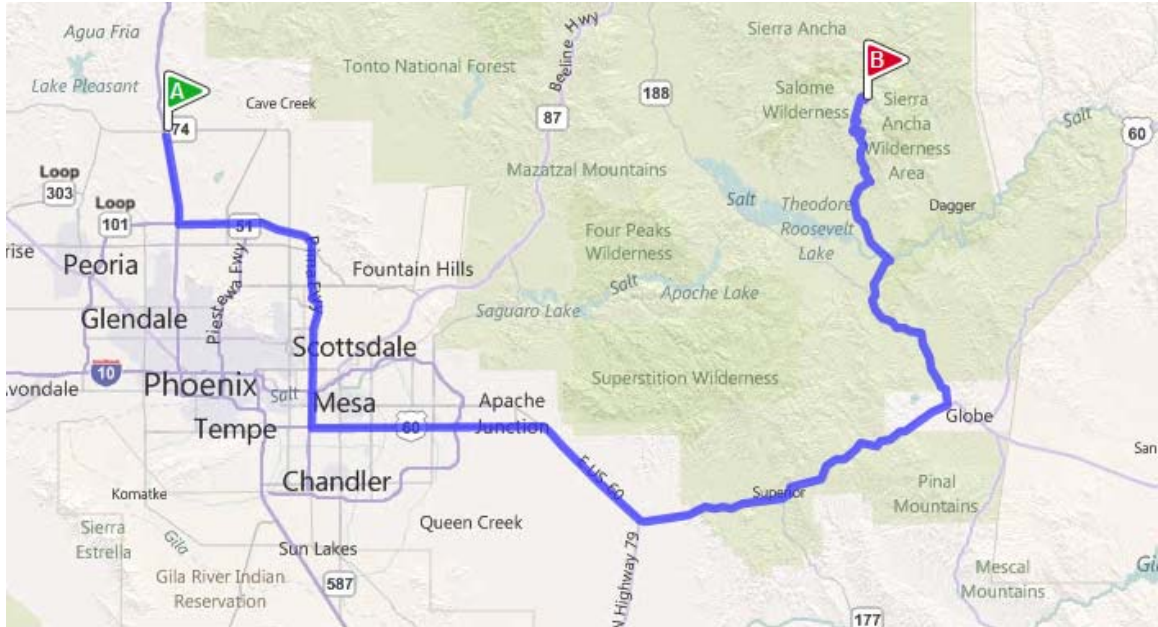

Arizona Elks Youth Camp

Web site: http://www.elks4kids.org/aeyc_description.asp

GPS Coordinates

	Decimal Degrees (WGS84)	GPS
Longitude	-110.958331	W 110 57.500
Latitude	33.841049	N 33 50.463

Directions from I-17 & Carefree Highway

- 1 Depart I-17 South @ Carefree Highway **8.3 miles**
- 2 At exit 214c take ramp right onto Loop 101 East **31.8 miles**
- 3 At exit 55, take ramp right onto US-60 East (Superstition Fwy) **70.9 miles**
- 4 Bear left onto SR-188 / Apache Trail **14.7 miles**
- 5 Turn Right onto SR-288 (Globe-Young Hwy) **25.6 miles**
- 6 Turn right onto NF-487 **0.7 miles**
- 7 Arrive at Arizona Elks Youth Camp

Please see the following pages for maps...

Large Map

Detailed Maps

Pack 431