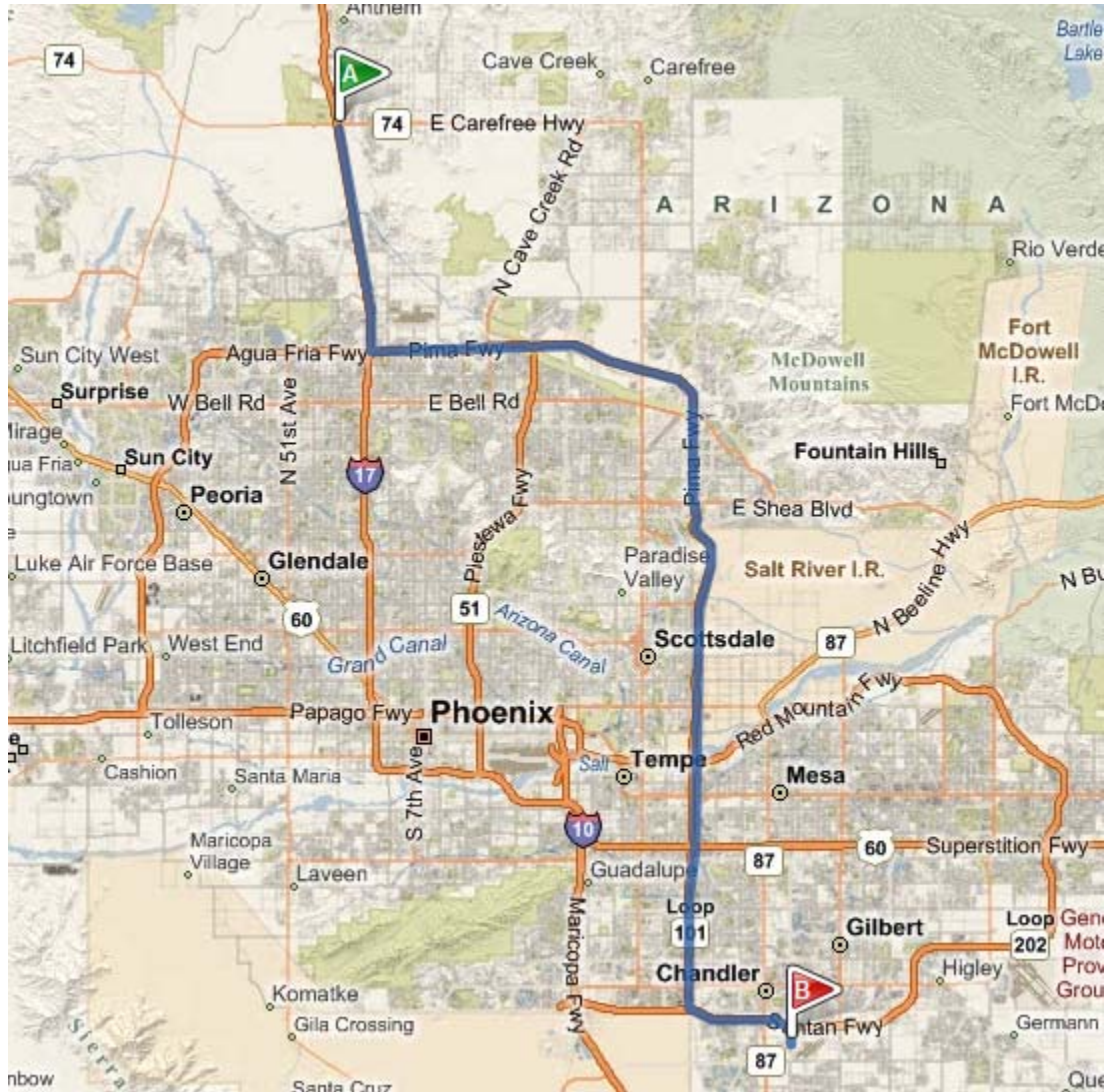

## Directions from I-17 & Carefree Highway

- 1 Depart I-17 South @ Carefree Highway **8.2 miles**
- 2 At exit 214C take ramp right onto Loop 101 East **38.5 miles**
- 3 At exit 61B take ramp left for Loop 202 East **4.2 miles**
- 4 At exit 46 take ramp right towards McQueen Rd **0.6 miles**
- 5 Turn right onto S McQueen Road **0.6 miles**
- 6 Arrive at Tumbleweed Park on Right

Please see the following pages for maps...

## Large Map

## Detailed Maps