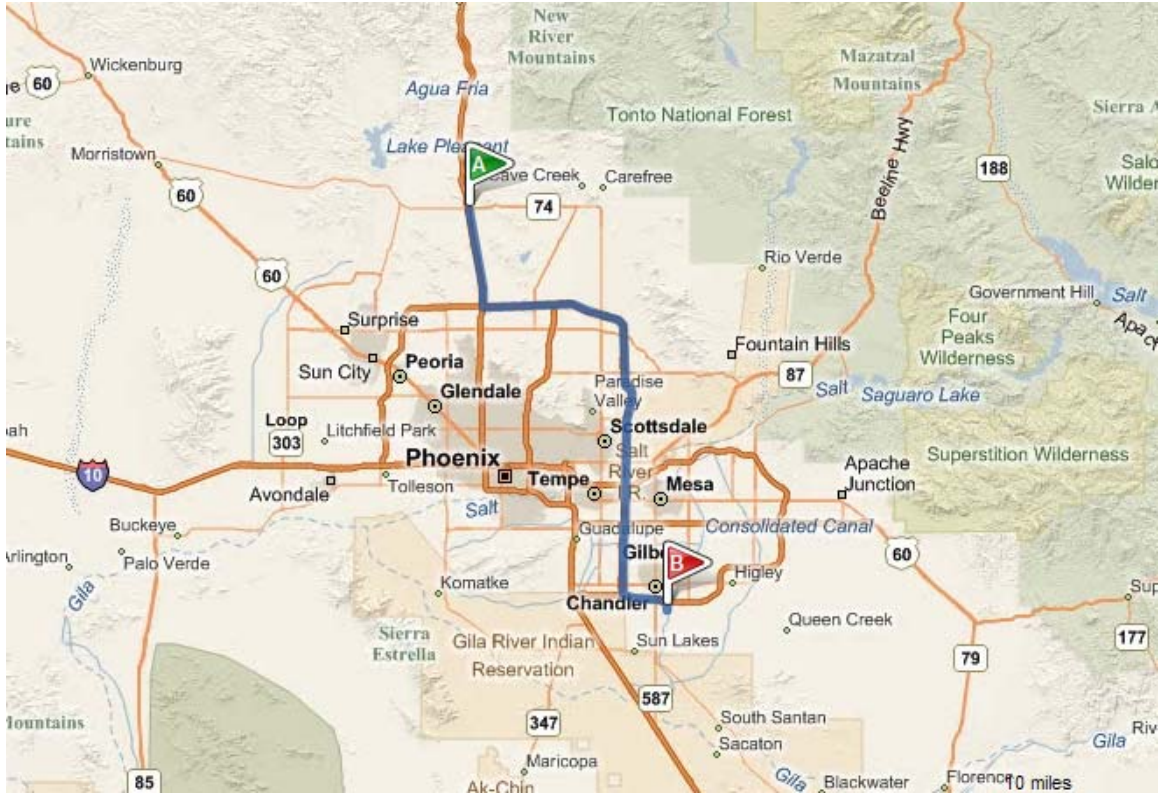

## GPS Coordinates

	Decimal Degrees (WGS84)	GPS
<b>Longitude</b>	-111.825419	W 111 49 31
<b>Latitude</b>	33.2720851	N 33 16 19

## Directions from I-17 & Carefree Highway

- 1 Depart I-17 South @ Carefree Highway **8.2 miles**
- 2 At exit 214C take ramp right onto Loop 101 East **38.5 miles**
- 3 At exit 61B take ramp left for Loop 202 East **4.2 miles**
- 4 At exit 46 take ramp right towards McQueen Rd **0.6 miles**
- 5 Turn right onto S McQueen Road **0.6 miles**
- 6 Arrive at Tumbleweed Park on Right

## Large Map

## Detailed Maps