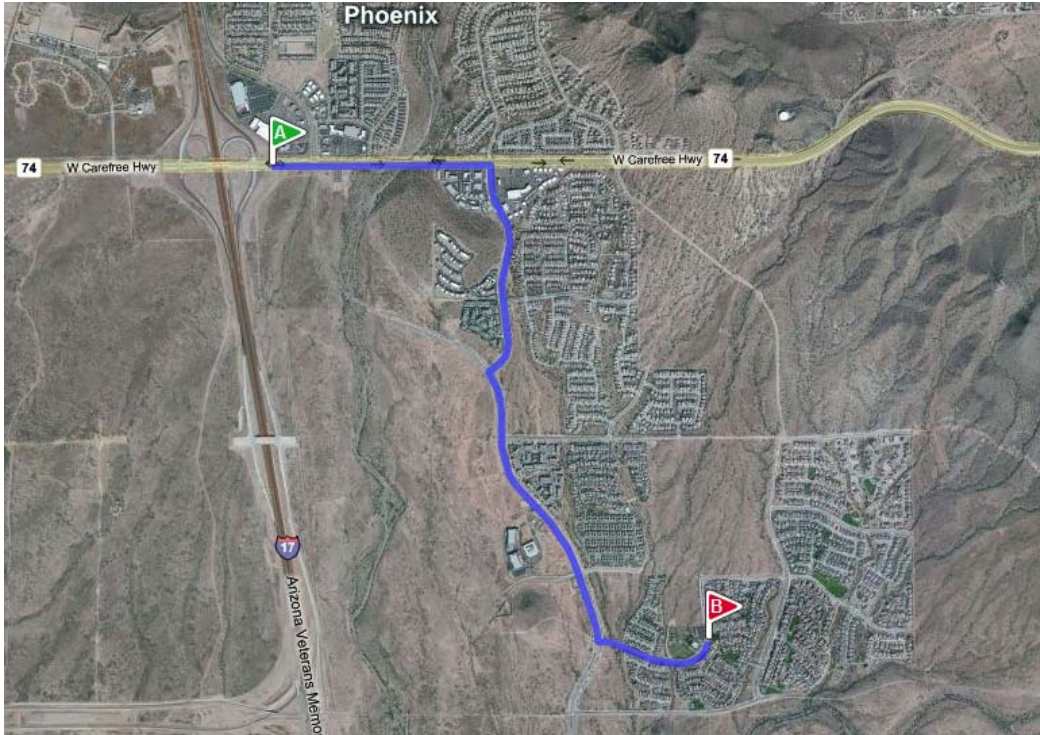

Sonoran Foothills Community Park

Web site: <http://www.sonoranfoothills.com/>

GPS Coordinates

	Decimal Degrees (WGS84)	GPS
Longitude	-112.104969	W 112 06.298
Latitude	33.7733952	N 33 46.404

Directions from I-17 & Carefree Highway

- 1 Go East on Carefree Highway for **0.8 miles**
- 2 Turn right on N 27th Ave **0.8 miles**
- 3 Turn left (merge) onto N North Valley Pkwy **1.1 miles**
- 4 Turn left onto N North Foothills Dr **0.5 miles**
- 5 Turn left into Car park
- 6 Arrive at Sonoran Foothills Community Park

Please see the following pages for maps...

Large Map

Detailed Map