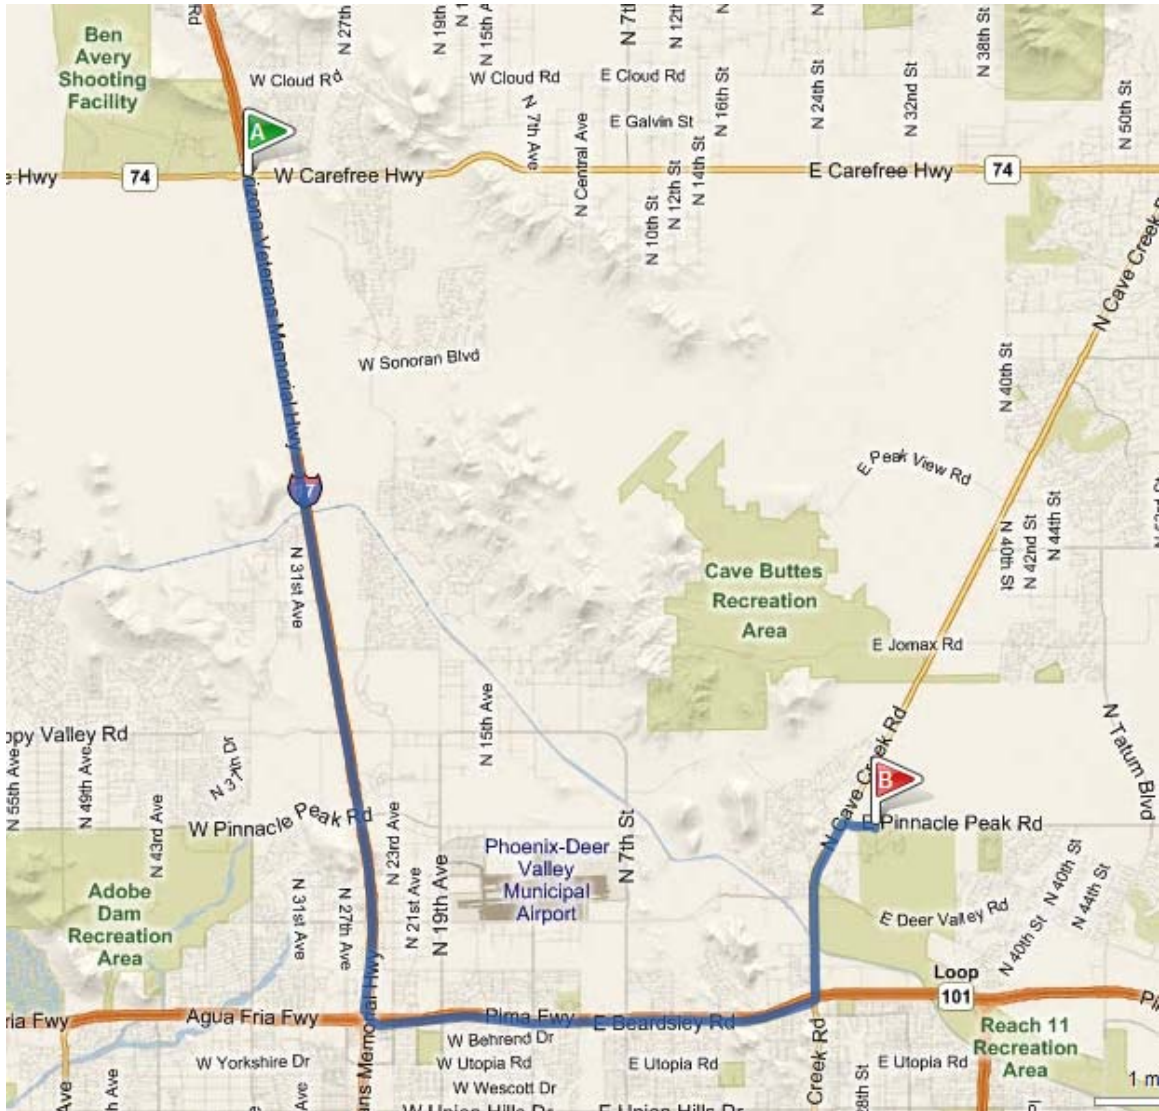

### GPS Coordinates

	Decimal Degrees (WGS84)	GPS
<b>Longitude</b>	-112.019916	W 112 01.195
<b>Latitude</b>	33.6985695	N 33 41.914

### Directions from I-17 & Carefree Highway

- 1 Depart I-17 South @ Carefree Highway **8.3 miles**
- 2 At exit 214C, take ramp right onto SR-101 Loop River **5.1 miles**
- 3 At exit 28, take ramp right for Cave Creek Road **0.3 miles**
- 4 Turn left onto N Cave Creek Road **2.0 miles**
- 5 Turn right onto E Pinnacle Peak Rd **0.4 miles**
- 6 Arrive at National Memorial Cemetery on Right

## Large Map

## Detailed Maps (New River)