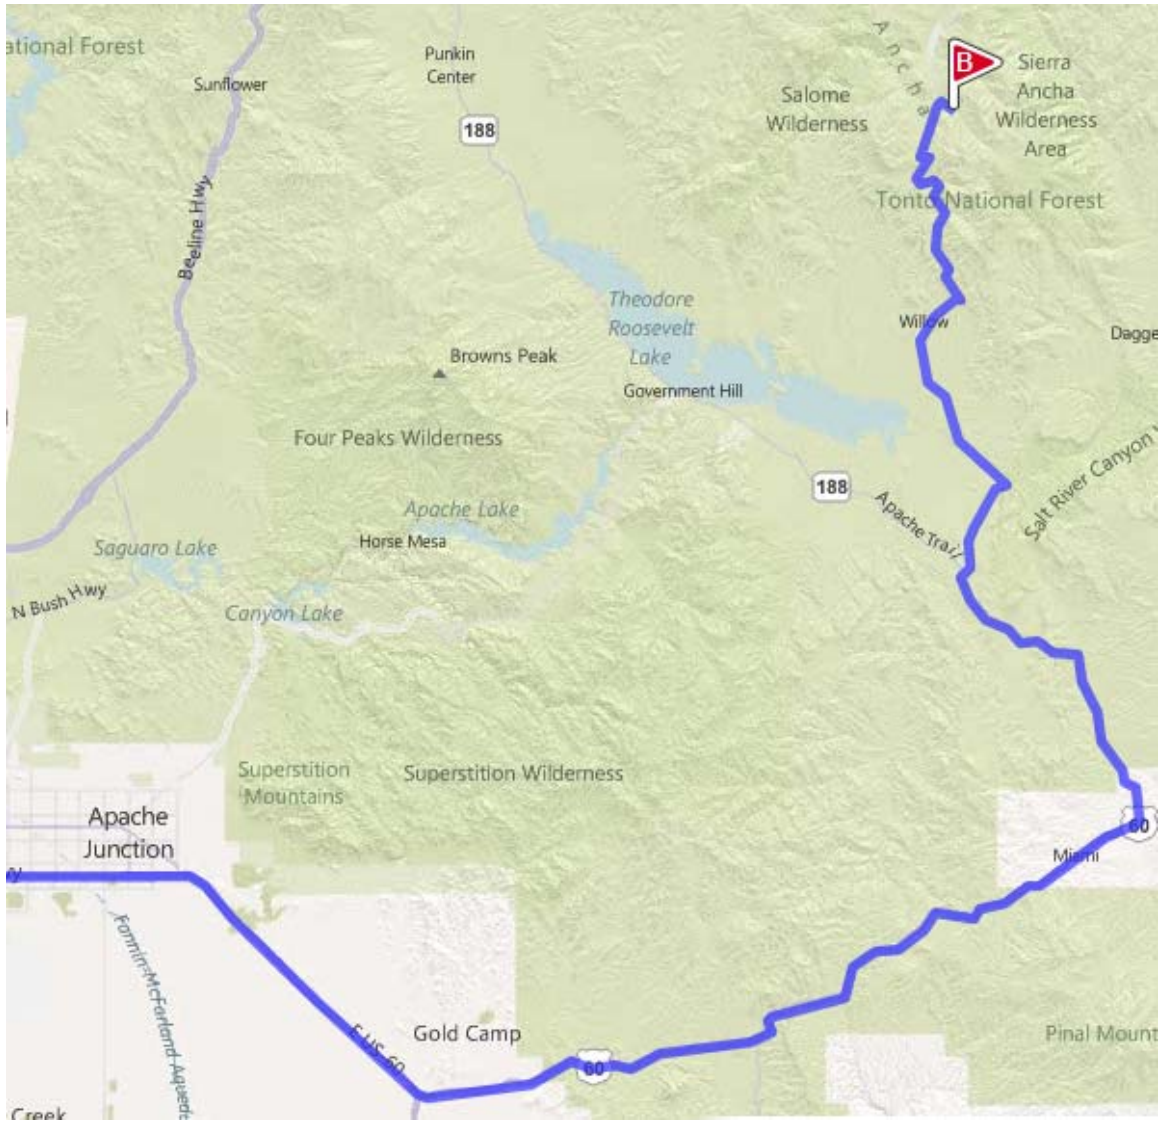

Arizona Elks Youth Camp

Web site: http://www.elks4kids.org/aeyc_description.asp

GPS Coordinates

	Decimal Degrees (WGS84)	GPS
Longitude	-110.958331	W 110 57.500
Latitude	33.841049	N 33 50.463

Directions from I-17 & Carefree Highway

- 1 Depart I-17 South @ Carefree Highway **8.3 miles**
- 2 At exit 214c take ramp right onto Loop 101 East **31.8 miles**
- 3 At exit 55, take ramp right onto US-60 East (Superstition Fwy) **70.9 miles**
- 4 Bear left onto SR-188 / Apache Trail **14.7 miles**
- 5 Turn Right onto SR-288 (Globe-Young Hwy) **25.6 miles**
- 6 Turn right onto NF-487 **0.7 miles**
- 7 Arrive at Arizona Elks Youth Camp

Please see the following pages for maps...

Detailed Maps

Pack 431